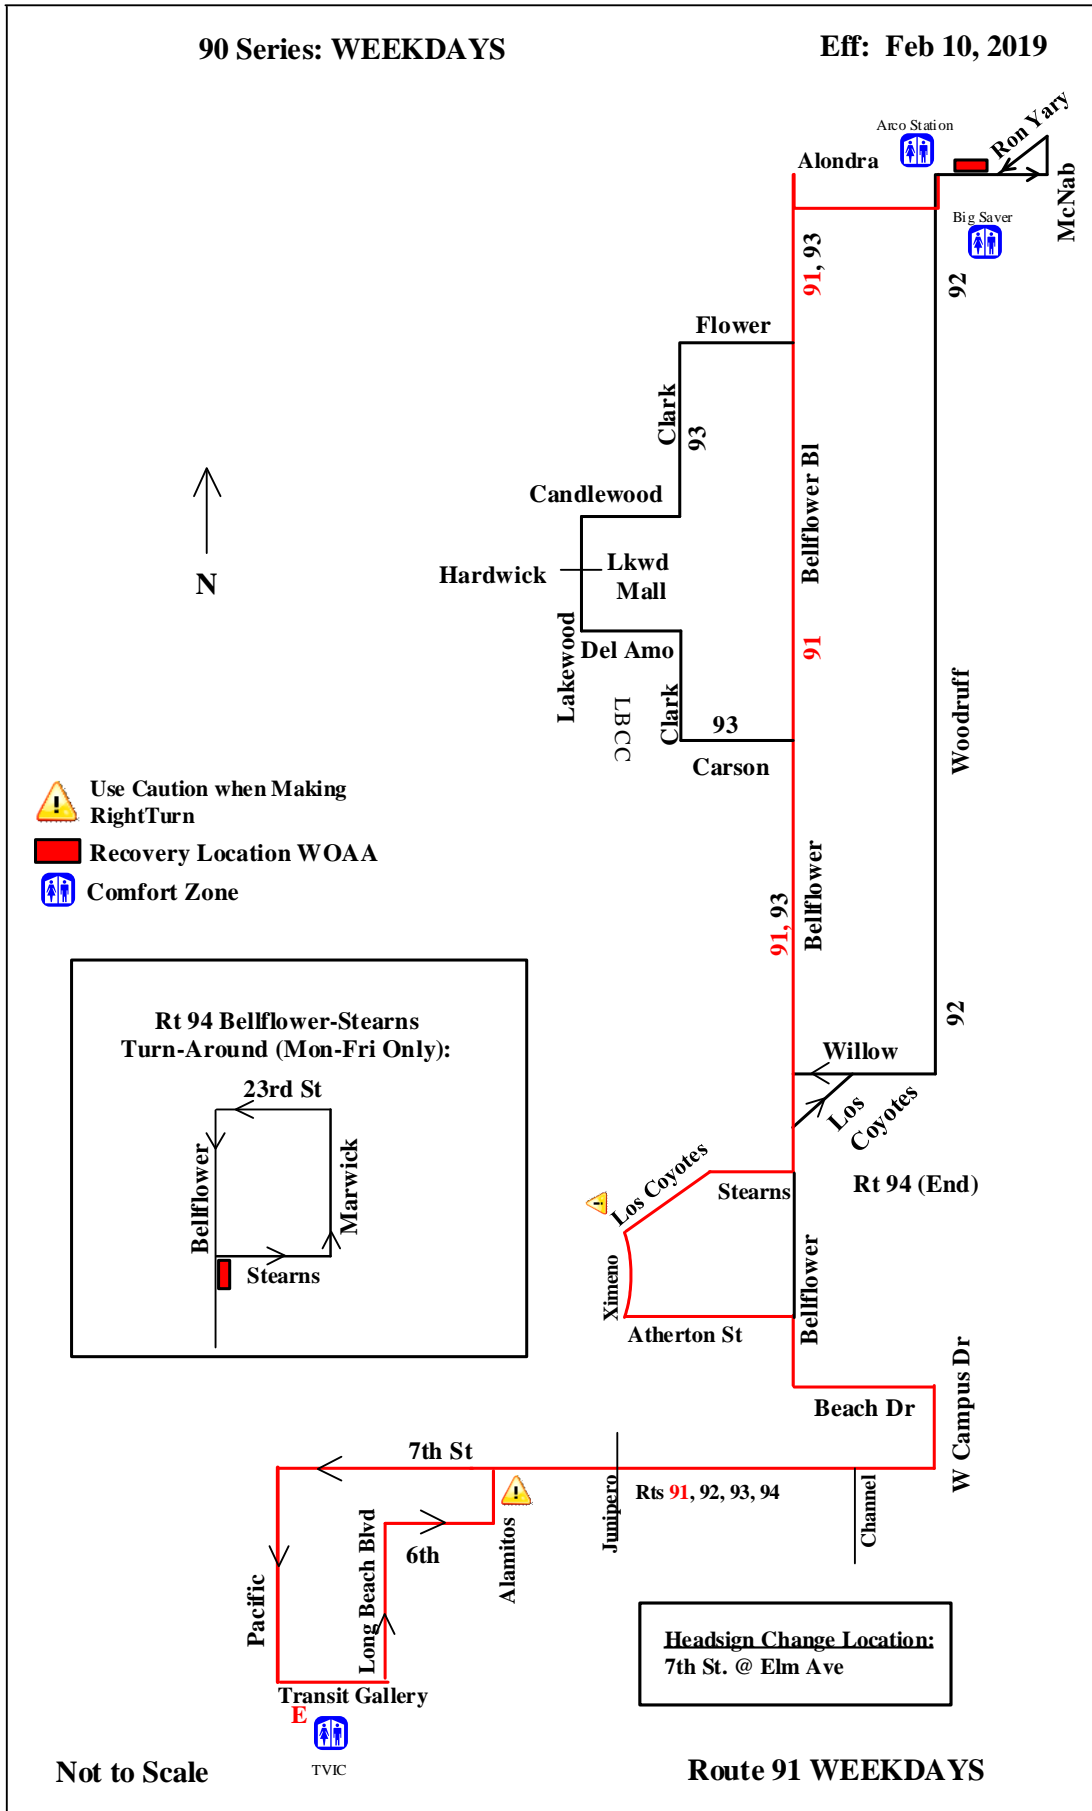

90 Series: WEEKDAYS

Eff: Feb 10, 2019

Not to Scale

Route 91 WEEKDAYS

Turn Sheet for Route 91 Weekday

Inbound	Outbound
<p>From Recovery Location: Left Turn Bellflower Blvd. Right Turn Stearns Left Turn Los Coyotes Left Turn Ximeno Left Turn Atherton Right Turn Bellflower Left Turn Beach Dr. (Beach Dr turns into West Campus Dr. Curving to the right) Right Turn 7th Street</p> <p>(Headsign Change Location 7th at Elm Ave)</p> <p>Left Turn Pacific Ave. Left Turn 1st Street</p> <p>Enter Transit Gallery Shelter "E" Only</p>	<p>From Transit Gallery Shelter "E" (Eastbound on 1st Street) Left Turn Long Beach Blvd. Right Turn 6th Street Left Turn Alamitos Right Turn 7th Street Left Turn West Campus Dr. (West Campus turns into Beach Dr curving to the left) Right Turn Bellflower Blvd Left Turn Atherton Right Turn Ximeno Right Turn Los Coyotes Right Turn Stearns Left Turn Bellflower Right Turn Alondra Blvd. Left McNab Left Ron Yary</p> <p>Pull into Recovery Location Alondra at Ron Yary</p> <p>*Refer to Running Board Sheet for Recovery Location</p> <p>(Headsign Change Location)</p>

Note: Turn Sheets Do Not Over Rule Running Board Sheets. Operators Have An Individual Responsibility To Read And Understand Each Running Board Sheet And Follow Any Instruction Accordingly.... (Revised 8-3-23)